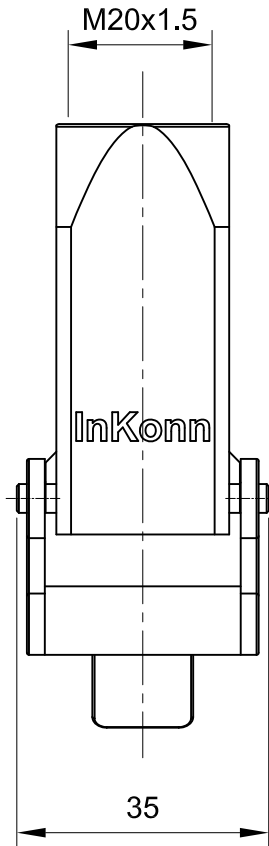

1

2

3

4

5

6

A

A

B

B

C

C

D

D

 All Dimensions in mm Original Size DIN A4	Date 2019-11-11	Drawing No. TC0997372	Rev. A00	Scale 1:1
	 InKonn® InKonn (Suzhou) Electric Technology Co.,Ltd.	Part No. 10 07 003 0411	Created by Shuxu Huang	Checked by Yiyi Luo
Type Name HPA3-CTC-SL-M20				

1

2

3

4

5

6