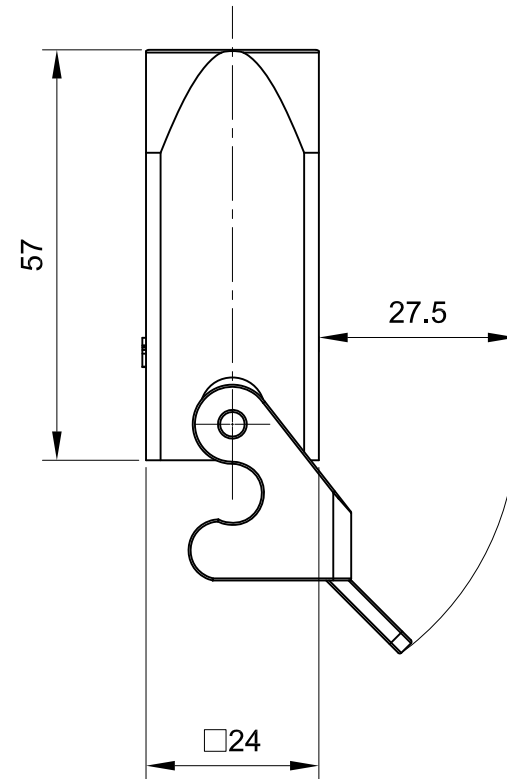

B

B

C

C

D

D

 All Dimensions in mm Original Size DIN A4	Date 2019-11-11	Drawing No. TC0997372	Rev. A00	Scale 1:1
	 InKonn® InKonn (Suzhou) Electric Technology Co.,Ltd.	Part No. 10 07 003 0411	Created by Shuxu Huang	Checked by Yiyi Luo
Type Name HPA3-CTC-SL-M20				

1

2

3

4

5

6